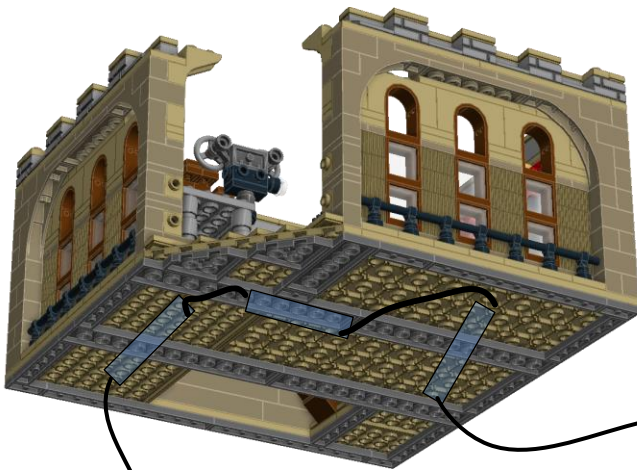

Recommended Guide for Lighting the Palace Cinema

First Floor

-  Searchlights: 2
-  White Lamp Post: 1
-  Pico LED Light Board: 7

Second Floor

-  LED Light Strip: 3

24" Cable

3AA Battery Pack

12" Cable

Roof

-  LED Light Strip: 3

Bill Of Materials:

1x Light Strip Starter Kit

- * 9x Light Strips
- * 1x 3AA Battery Pack
- * 3x A4 Boards
- * 2x 24" Cables
- * 1x 12" Cable
- * 6x 6" Cables
- * 2x 1.5" Cables

1x Lamp Post

- 4x Warm White Pico LED 2-Pack
- 1x 1.5" Cable 4-Pack
- 1x 24" Cable 4-Pack
- 2x 6-LED Searchlights
- 1x BRANCH11 Expansion Adapter