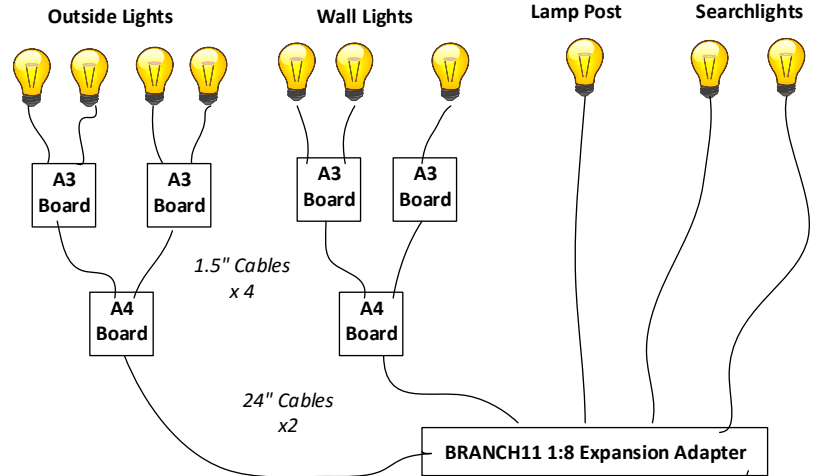

Recommended Guide for Lighting the Palace Cinema

First Floor

-  Searchlights: 2
-  White Lamp Post: 1
-  Pico LED Light Board: 7

Second Floor

-  LED Light Strip: 3

24" Cable

3AA Battery Pack

12" Cable

Roof

-  LED Light Strip: 3

Bill Of Materials:

1x Light Strip Starter Kit

- * 9x Light Strips
- * 1x 3AA Battery Pack
- * 3x A4 Boards
- * 2x 24" Cables
- * 1x 12" Cable
- * 6x 6" Cables
- * 2x 1.5" Cables

1x Lamp Post

- 4x Warm White Pico LED 2-Pack
- 1x 1.5" Cable 4-Pack
- 1x 24" Cable 4-Pack
- 2x 6-LED Searchlights
- 1x BRANCH11 Expansion Adapter