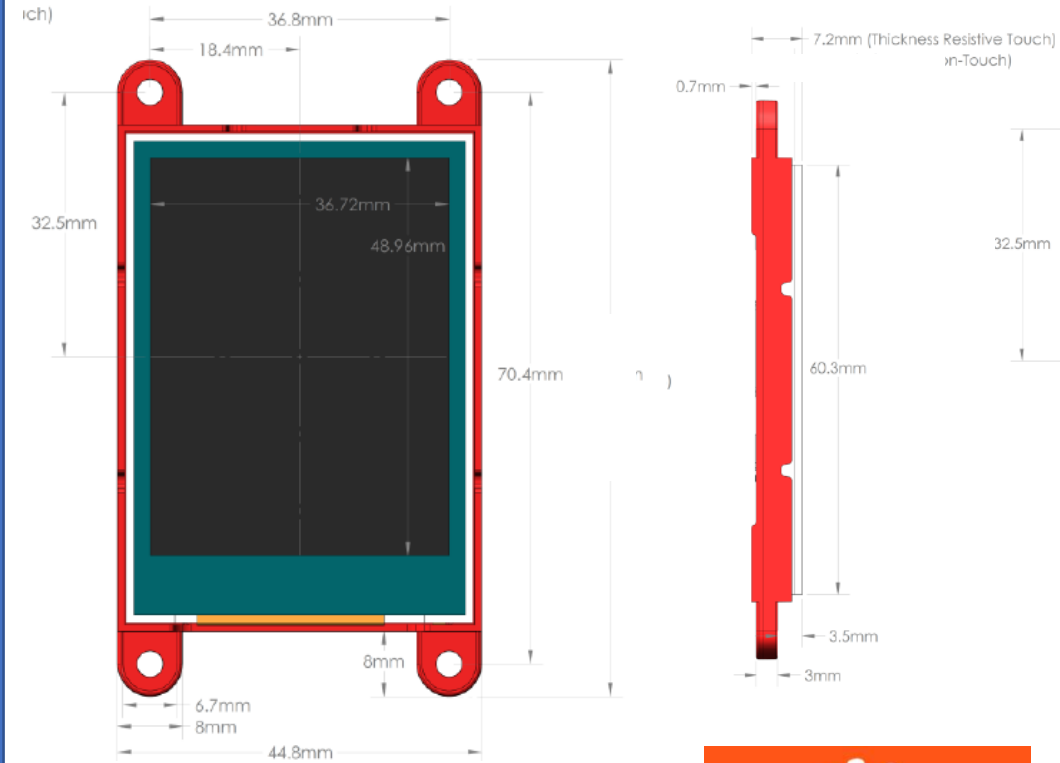

Brickstuff BrickScreen Module Sizes

0.96" OLED Module

(\$109.99 incl SD Card w/1 Video)

1.44" LCD Module

(\$99.99 incl SD Card w/1 Video)

2.4" LCD Module

(\$104.99 incl SD Card w/1 Video)

NOTE: Red Housing can be detached from LCD Module if needed to decrease overall size