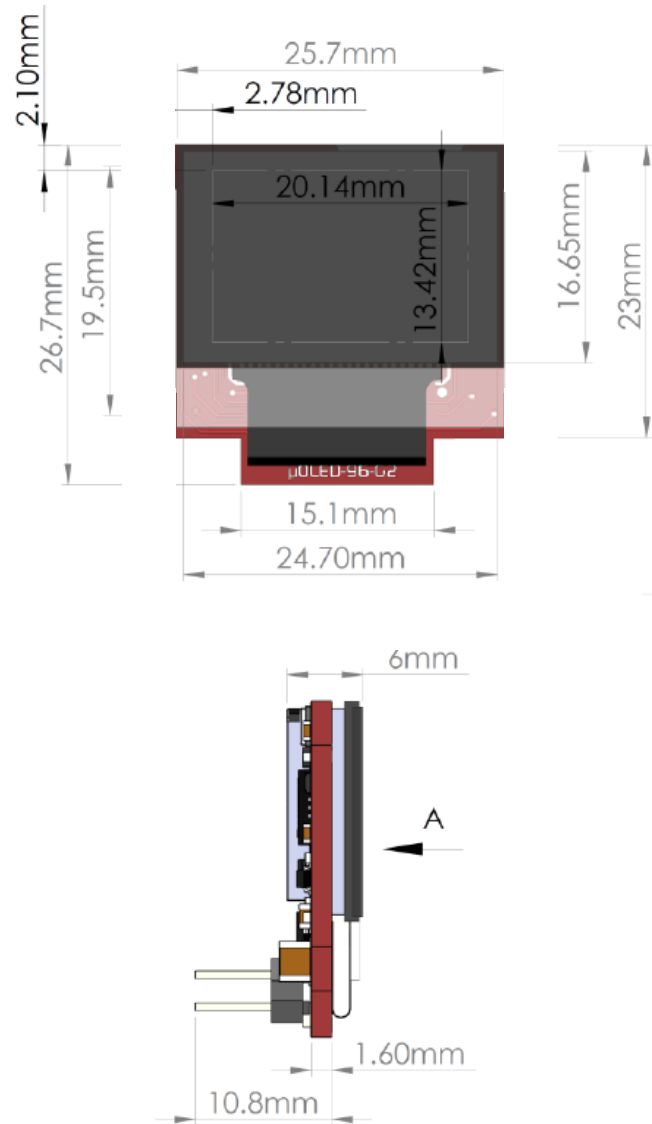

Brickstuff BrickScreen Module Sizes

0.96" OLED Module

(\$109.99 incl SD Card w/1 Video)

1.44" LCD Module

(\$99.99 incl SD Card w/1 Video)

2.4" LCD Module

(\$104.99 incl SD Card w/1 Video)

NOTE: Red Housing can be detached from LCD Module if needed to decrease overall size