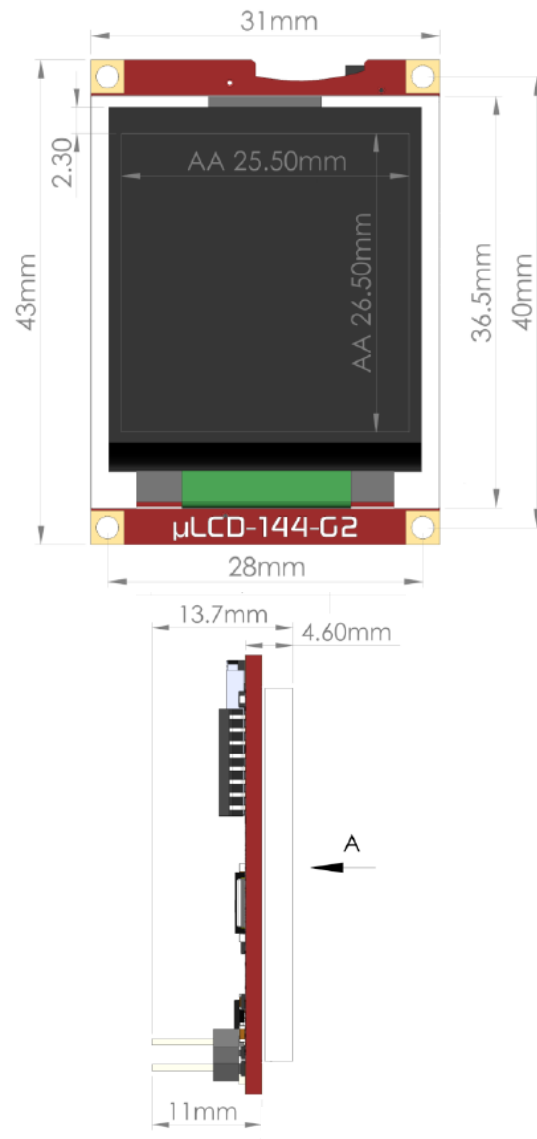

Brickstuff BrickScreen Module Sizes

0.96" OLED Module

(\$109.99 incl SD Card w/1 Video)

1.44" LCD Module

(\$99.99 incl SD Card w/1 Video)

2.4" LCD Module

(\$104.99 incl SD Card w/1 Video)

NOTE: Red Housing can be detached from LCD Module if needed to decrease overall size