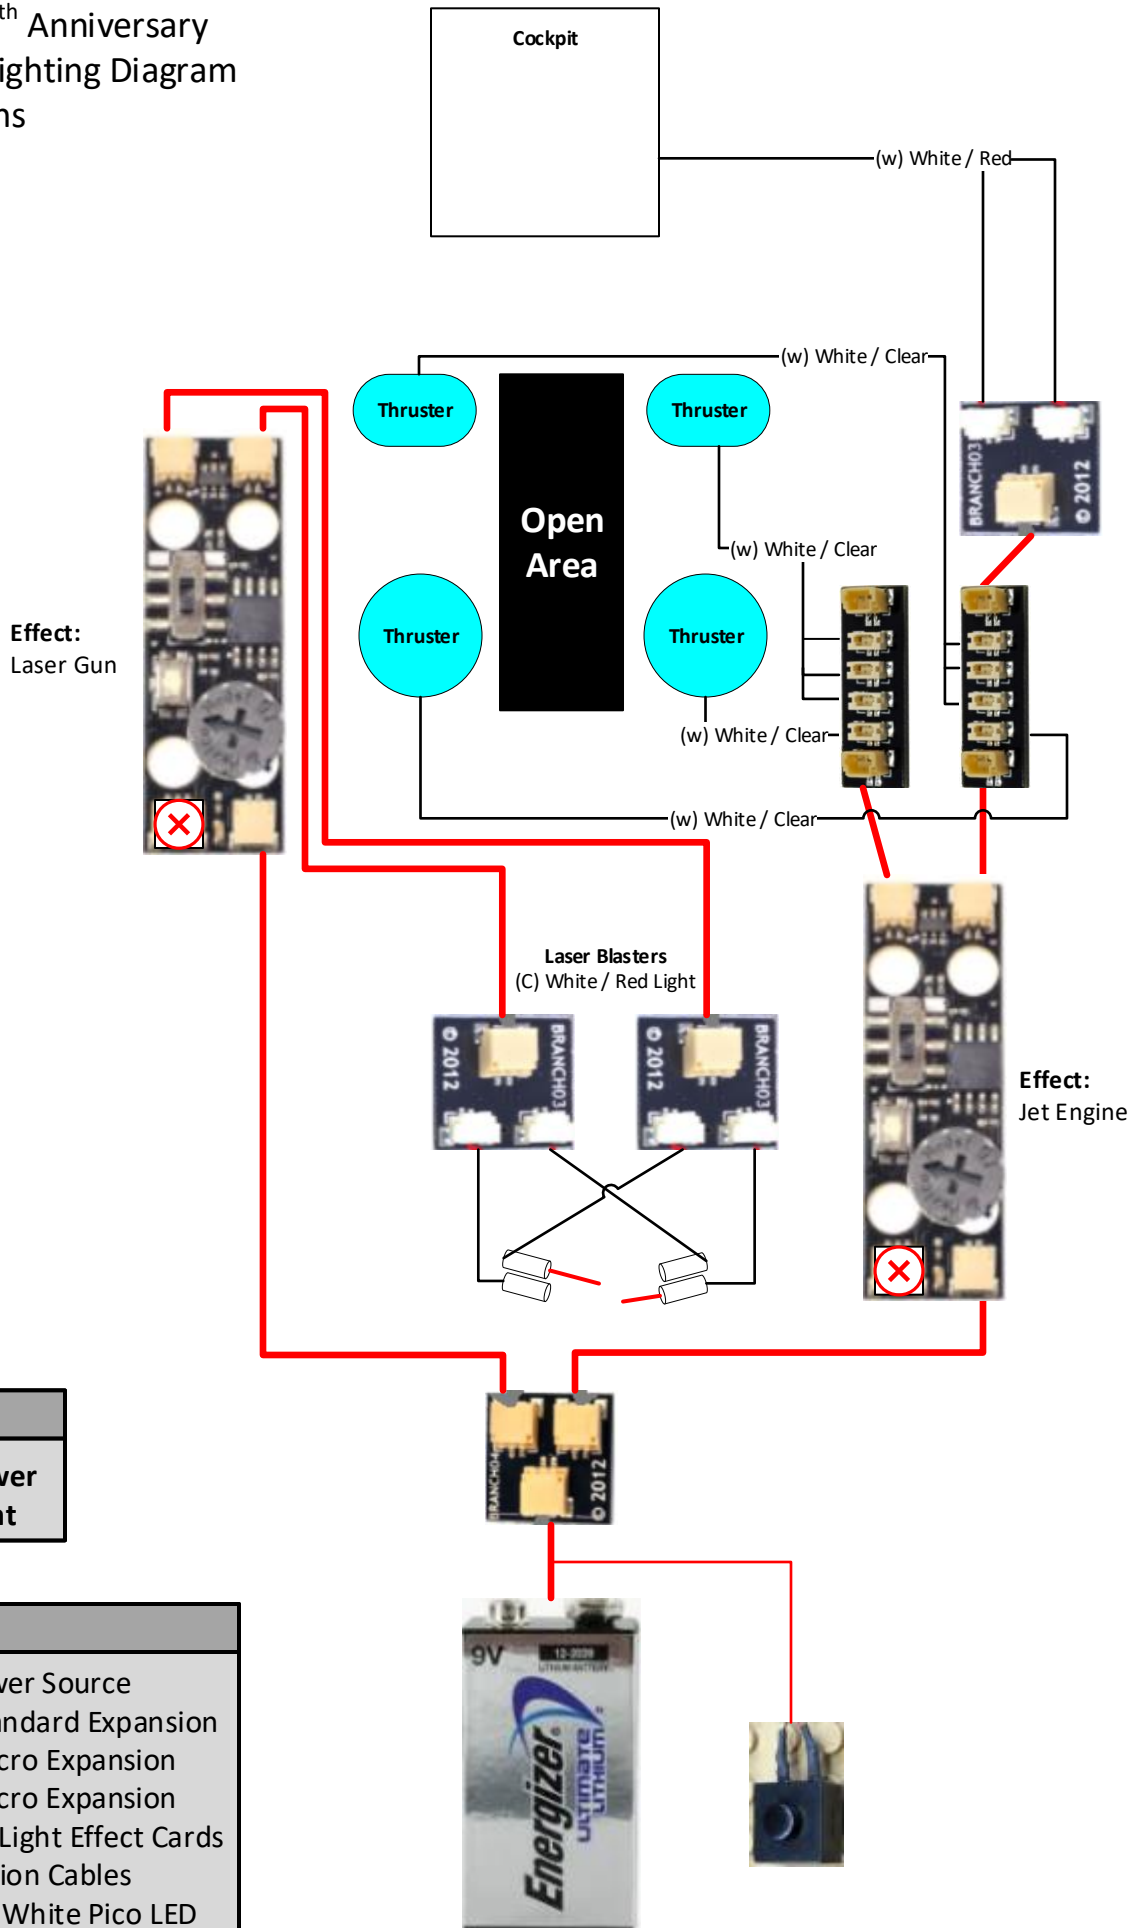

Lego Model: 75243
 Slave 1 – 20th Anniversary
 Brick Stuff Lighting Diagram
 Keith Huggins

Legend	
—	Power
—	Light

Inventory	
1x	9v Power Source
1x	1:2 Standard Expansion
3x	1:2 Micro Expansion
2x	1:4 Micro Expansion
2x	Single Light Effect Cards
7x	Extension Cables
10x	Warm White Pico LED
4x	Cool White Pico LED